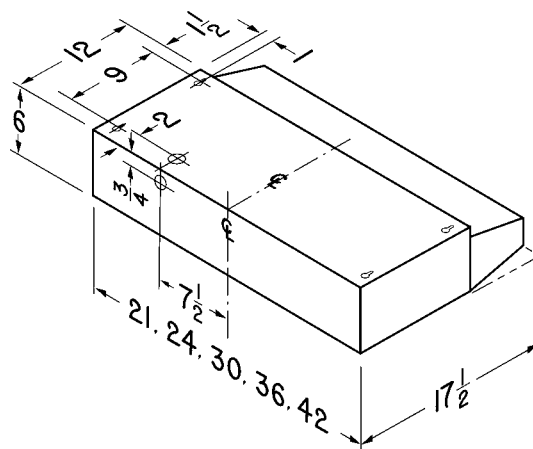

VOLTS	AMPS	SONES	CFM	DUCT
120	2.0	N/A	N/A	Non-Ducted